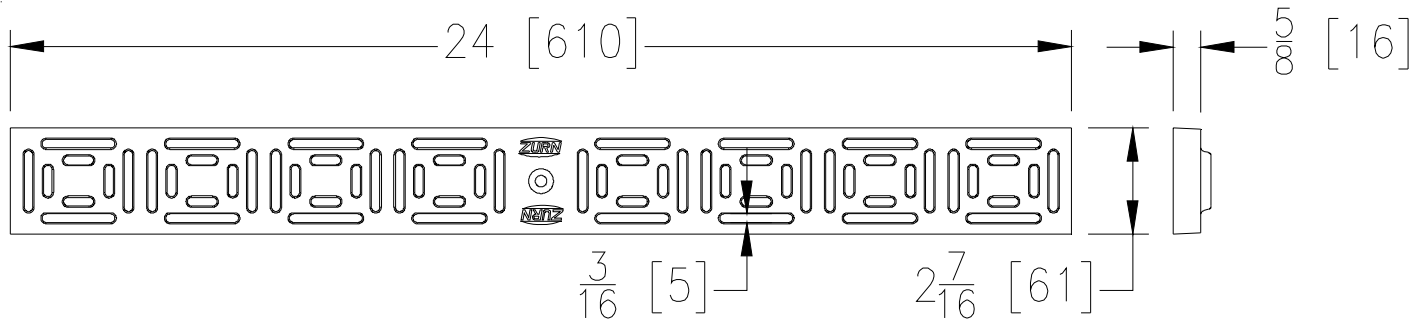

P880-BZ
2-7/16 [61] Wide Bronze Decorative Grate

Dimensional Data (inches and [mm]) are Subject to Manufacturing Tolerances and Change Without Notice

[Back to Index](#)

Please Check	Item No.	Part Number	Item I.D.
✓	2	64446-001	P880-BZ

BZ GRATE ENGINEERING SPECIFICATION: The Zurn P880-BZ

Bronze Decorative Grate, is 2-7/16 inches wide by 24" inches long, weighing 3.0 lbs per linear foot. The grate has an open area of 6.14 square inches per linear foot, DIN Rating of Class A, ANSI Rating of Light-Duty and is ADA Compliant.

BZ - Bronze Decorative Grate	
Material:	Bronze
DIN Rating:	Class A
Weight:	3.0 lbs/ft.
Open Area:	6.14 in ² /ft.
ANSI Rating:	Light-Duty
Application:	Decorative Heel-Proof
Slot Width/Hole Size:	3/16"
ADA:	Yes
H-20:	No
FAA:	No